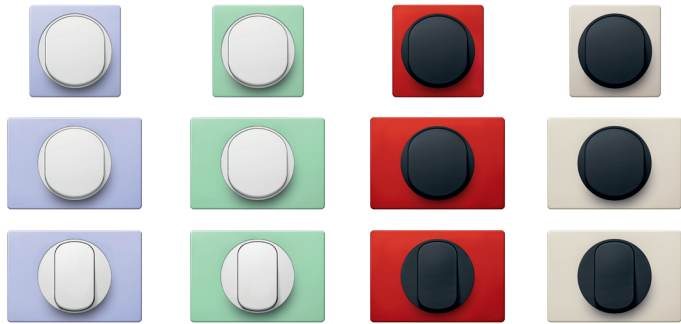

CLASSIC

COLOR

METALLIC

SOFT TOUCH