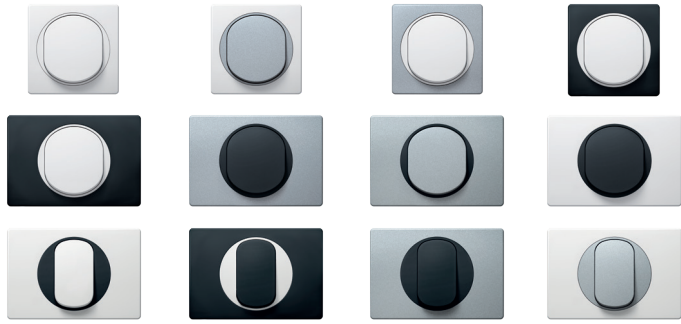

CLASSIC

COLOR

METALLIC

SOFT TOUCH