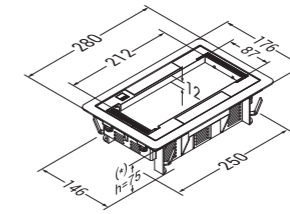

Junction boxes for 50-75 mm floors

- junction box for screed DB DKF-S1 and box for modules DK-F5 for 50mm floors
- cover made of plastic filled with stainless steel plate
- 50-75 mm height adjustment
- junction box for modules DK-F5 assembling directly into the hollow floors

- Ugradnja na DB MX2-S1
- Ugradnja 4 priključnice omogućena korištenjem 1 vertikalnog nosača modula
- Assembling on DB MX2-S1
- Assembling 4 sockets obtained by using one vertical module housing

3082311