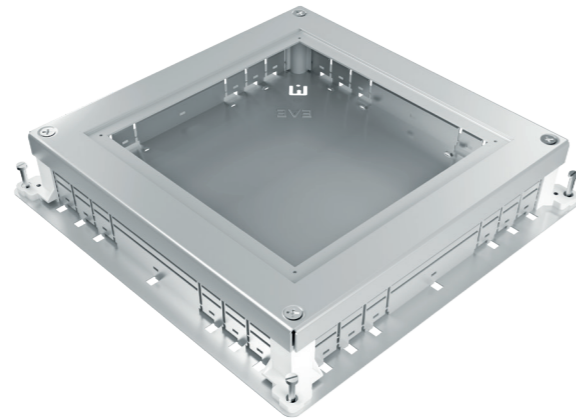

ALING 45

PODNE RAZVODNE KUTIJE

FLOOR JUNCTION BOXES

- Usaglašeno sa
- Complied with
- **EN 50085-1**
- **EN 50085-2-2**

Kutije podne za podove 75-125 mm

- kutije podne za košuljicu DB MX1-S1 i DB MX2-S1 za košuljicu visine od 75 mm
- mogućnost podešavanja visine od 75-125 mm
- kutije za module DK-MX 1 i DK-MX 2 poseduju plastični poklopac sa čeličnim ojačanjem i mogućnošću ispunje u zavisnosti od poda
- kutije za module DK-MX 1 i DK-MX 2 ugradnja direktno u šuplje podove
- DK-MX 1 snabdevena nosačima za 16 i 32 modula (8 ili 12 priključnica)

Junction boxes for 75-125 mm floors

- junction boxes for screed DB MX1-S1 and DB MX2-S1 for 75mm screeds
- 75-125 mm height adjustment
- junction boxes for modules DK-MX 1 and DK-MX2 have a plastic made cover with steel reinforcement and filling possibility according to floor
- junction boxes for modules DK-MX 1 and DK-MX2 assembling directly into the hollow floors
- DK-MX 1 equipped with module housing for 16 and 32 modules (8 or 12 sockets)

Kutije podne za podove 50-75 mm

- kutija podna za košuljicu DB DKF-S1 i kutija za module DK-F5 za ugradnju u podove visine od 50 mm
- DK-F5 poseduje plastični poklopac ispunjen pločom od nerđajućeg čelika
- mogućnost podešavanja visine od 50-75 mm
- kutija za module DK-F5 ugradnja direktno u šuplje podove

Junction boxes for 50-75 mm floors

- junction box for screed DB DKF-S1 and box for modules DK-F5 for 50mm floors
- cover made of plastic filled with stainless steel plate
- 50-75 mm height adjustment
- junction box for modules DK-F5 assembling directly into the hollow floors

3082312

Kutija podna za košuljicu DB MX2-S1 360x360mm 8 modula

Junction box for screed DB MX2-S1 360x360mm 8 modules

3122709

Kutija podna za module 146x250mm DK-MX 2, siva 8 modula

Junction box for modules 146x250mm DK-MX 2, grey 8 modules