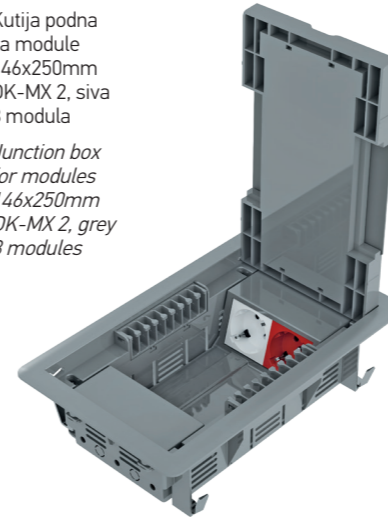

Junction boxes for 50-75 mm floors

- junction box for screed DB DKF-S1 and box for modules DK-F5 for 50mm floors
- cover made of plastic filled with stainless steel plate
- 50-75 mm height adjustment
- junction box for modules DK-F5 assembling directly into the hollow floors

3082312

Kutija podna za košuljicu DB MX2-S1 360x360mm 8 modula

Junction box for screed DB MX2-S1 360x360mm 8 modules

3122709

Kutija podna za module 146x250mm DK-MX 2, siva 8 modula

Junction box for modules 146x250mm DK-MX 2, grey 8 modules

- Ugradnja na DB MX2-S1
- Ugradnja 4 priključnice omogućena korištenjem 1 vertikalnog nosača modula
- Assembling on DB MX2-S1
- Assembling 4 sockets obtained by using one vertical module housing

3082311