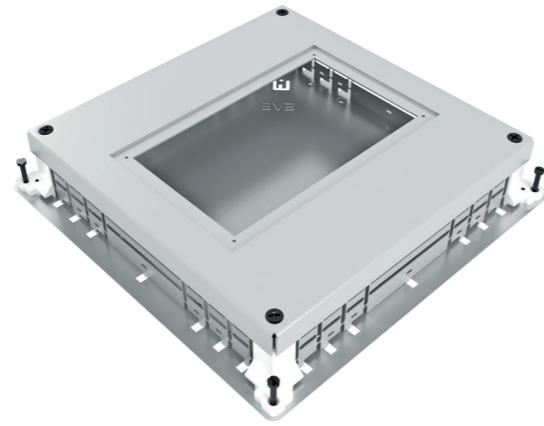

Junction boxes for 75-125 mm floors

- junction boxes for screed DB MX1-S1 and DB MX2-S1 for 75mm screeds
- 75-125 mm height adjustment
- junction boxes for modules DK-MX 1 and DK-MX2 have a plastic made cover with steel reinforcement and filling possibility according to floor
- junction boxes for modules DK-MX 1 and DK-MX2 assembling directly into the hollow floors
- DK-MX 1 equipped with module housing for 16 and 32 modules (8 or 12 sockets)

Kutije podne za podove 50-75 mm

- kutija podna za košuljicu DB DKF-S1 i kutija za module DK-F5 za ugradnju u podove visine od 50 mm
- DK-F5 poseduje plastični poklopac ispunjen pločom od nerđajućeg čelika
- mogućnost podešavanja visine od 50-75 mm
- kutija za module DK-F5 ugradnja direktno u šuplje podove

Junction boxes for 50-75 mm floors

- junction box for screed DB DKF-S1 and box for modules DK-F5 for 50mm floors
- cover made of plastic filled with stainless steel plate
- 50-75 mm height adjustment
- junction box for modules DK-F5 assembling directly into the hollow floors

3082312

Kutija podna za košuljicu DB MX2-S1 360x360mm 8 modula

Junction box for screed DB MX2-S1 360x360mm 8 modules

3122709

Kutija podna za module 146x250mm DK-MX 2, siva 8 modula

Junction box for modules 146x250mm DK-MX 2, grey 8 modules