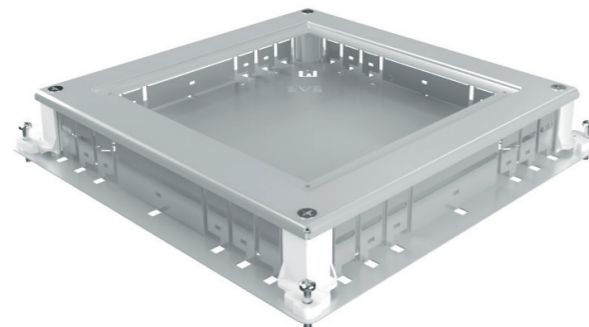

ALING 45

PODNE RAZVODNE KUTIJE

FLOOR JUNCTION BOXES

- Usaglašeno sa
- Complied with
- **EN 50085-1**
- **EN 50085-2-2**

Kutije podne za podove 75-125 mm

- kutije podne za košuljicu DB MX1-S1 i DB MX2-S1 za košuljicu visine od 75 mm
- mogućnost podešavanja visine od 75-125 mm
- kutije za module DK-MX 1 i DK-MX 2 poseduju plastični poklopac sa čeličnim ojačanjem i mogućnošću ispunje u zavisnosti od poda
- kutije za module DK-MX 1 i DK-MX 2 ugradnja direktno u šuplje podove
- DK-MX 1 snabdevena nosačima za 16 i 32 modula (8 ili 12 priključnica)

Junction boxes for 75-125 mm floors

- junction boxes for screed DB MX1-S1 and DB MX2-S1 for 75mm screeds
- 75-125 mm height adjustment
- junction boxes for modules DK-MX 1 and DK-MX2 have a plastic made cover with steel reinforcement and filling possibility according to floor
- junction boxes for modules DK-MX 1 and DK-MX2 assembling directly into the hollow floors
- DK-MX 1 equipped with module housing for 16 and 32 modules (8 or 12 sockets)

Kutije podne za podove 50-75 mm

- kutija podna za košuljicu DB DKF-S1 i kutija za module DK-F5 za ugradnju u podove visine od 50 mm
- DK-F5 poseduje plastični poklopac ispunjen pločom od nerđajućeg čelika
- mogućnost podešavanja visine od 50-75 mm
- kutija za module DK-F5 ugradnja direktno u šuplje podove

Junction boxes for 50-75 mm floors

- junction box for screed DB DKF-S1 and box for modules DK-F5 for 50mm floors
- cover made of plastic filled with stainless steel plate
- 50-75 mm height adjustment
- junction box for modules DK-F5 assembling directly into the hollow floors

3082312

Kutija podna za košuljicu DB MX2-S1 360x360mm 8 modula

Junction box for screed DB MX2-S1 360x360mm 8 modules

3122709

Kutija podna za module 146x250mm DK-MX 2, siva 8 modula

Junction box for modules 146x250mm DK-MX 2, grey 8 modules