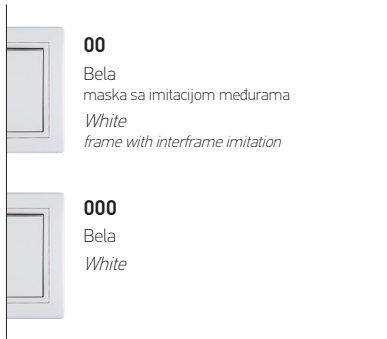

PRESTIGE line

602.xx

Priključnica tropska 16A/440V-
sa porcelanskim jezgrom

*Tripolar socket outlet 16A/440V-
with porcelain insert*

- Ugradnja u zid u montažnu kutiju Ø70 pomoću vijaka
- Wall mounted into the installation box Ø70 by screws

640.x

Kutija za stalni priključak
5x2,5mm² za u zid 440V-

*Junction box for continuous
connection 5x2,2mm²
for into the wall 440V-*

503.x IP44

Priključnica dvopolna
sa poklopcem 16A/250V-
sa porcelanskim jezgrom

*Double-pole socket outlet
with cover 16A/250V-
with porcelain insert*

00

Bela
maska sa imitacijom međurama
*White
frame with interframe imitation*

000

Bela
White