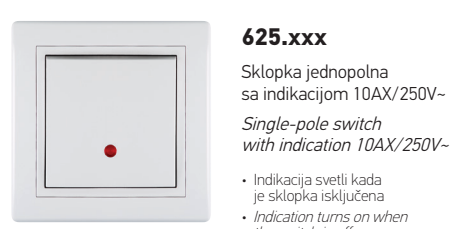

610I.xxx
Taster sklopka za zvono
sa indikacijom 10AX/250V~
Bell push-button switch
with indication 10AX/250V~
• Indikacija svjetli kada
je sklopka isključena
• Indication turns on when
the switch is off