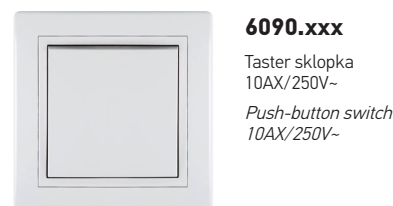

6090.xxx
Taster sklopka
10AX/250V~
Push-button switch
10AX/250V~